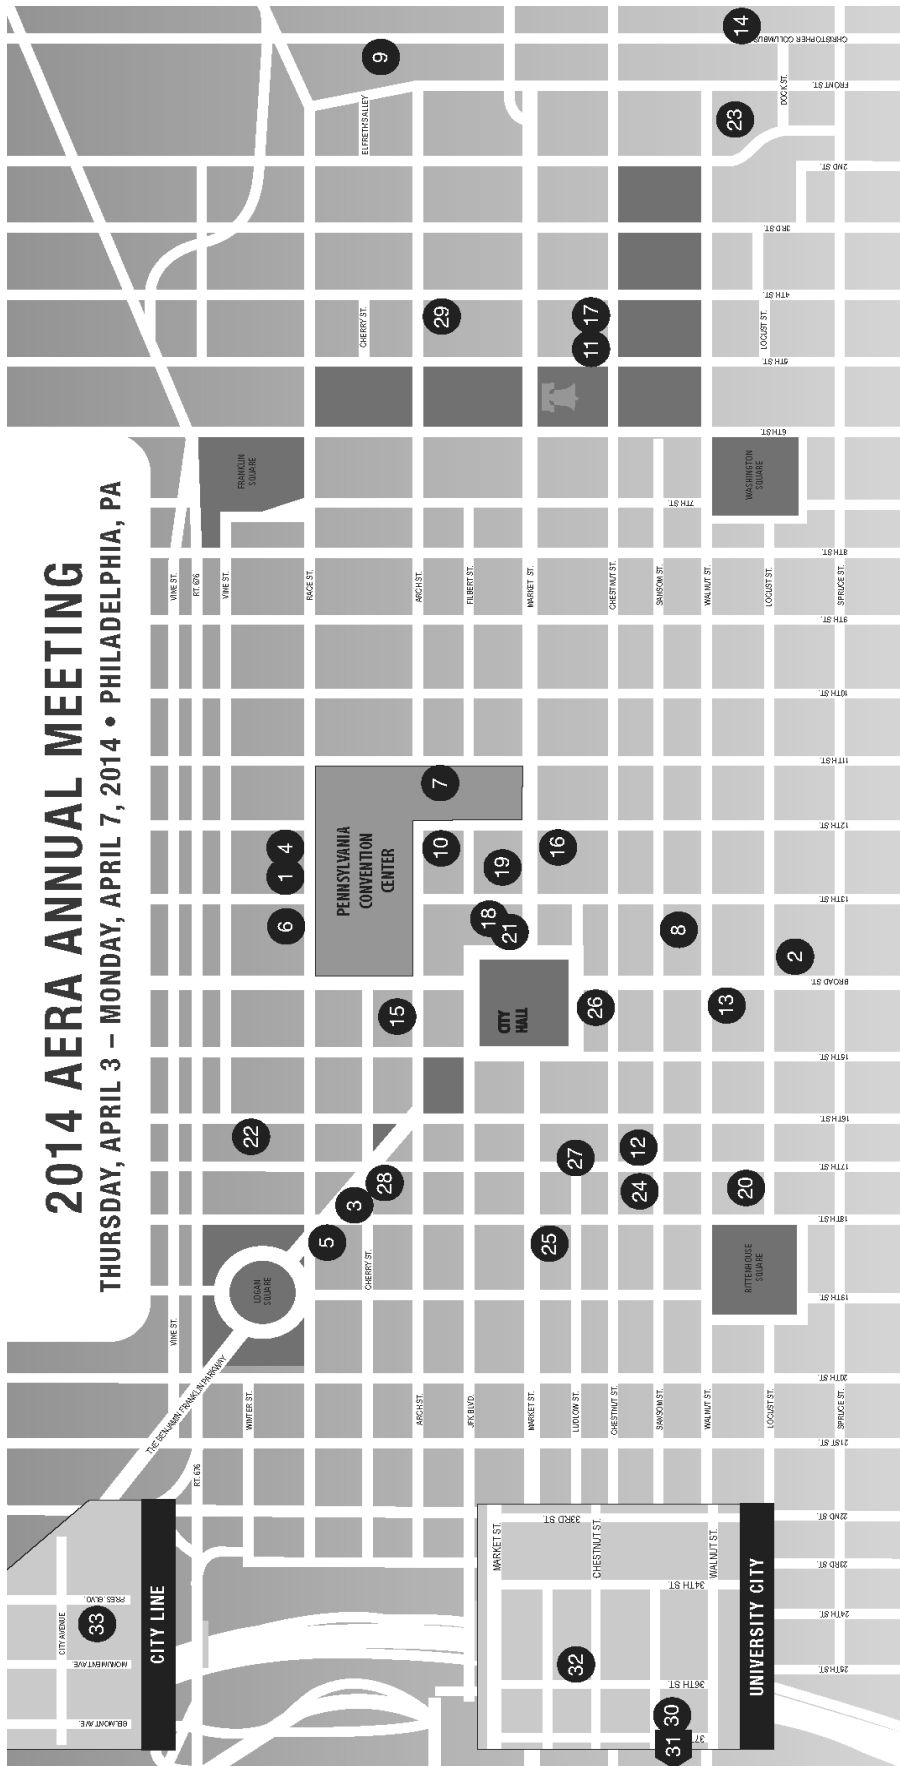

Philadelphia Hotels

2014 AERA ANNUAL MEETING

THURSDAY, APRIL 3 – MONDAY, APRIL 7, 2014 • PHILADELPHIA, PA

DOWNTOWN

- 1. Days Inn Philadelphia Convention Center
- 2. * DoubleTree by Hilton Philadelphia Center City*
- 3. Embassy Suites Philadelphia Center City
- 4. Four Points by Sheraton Philadelphia Center City
- 5. Four Seasons Hotel Philadelphia
- 6. Hampton Inn Center City Philadelphia
- 7. Hilton Garden Inn Philadelphia Center City
- 8. Holiday Inn Express Midtown
- 9. Holiday Inn Philadelphia Penn's Landing
- 10. Home2 Suites by Hilton Philadelphia Convention Center
- 11. Hotel Monaco
- 12. Hotel Palomar Philadelphia

UNIVERSITY CITY

- 13. Hyatt at The Bellevue
- 14. Hyatt Regency Philadelphia at Penn's Landing
- 15. Le Meridien Philadelphia, a Starwood Hotel*
- 16. Loews Philadelphia Hotel (NOME Headquarters)
- 17. Omni Hotel at Independence Park
- 18. Philadelphia Downtown Courtyard by Marriott (Co-Headquarter)
- 19. Philadelphia Marriott Downtown (Co-Headquarter)
- 20. Radisson Blu Warwick Hotel, Philadelphia
- 21. Residence Inn Philadelphia Center City
- 22. Sheraton Philadelphia Downtown Hotel
- 23. Sheraton Society Hill
- 24. Sofitel Philadelphia
- 25. Sonesta Hotel Philadelphia (Formerly Crowne Plaza)

CITY LINE

- 26. The Ritz-Carlton Philadelphia
- 27. Westin Philadelphia*
- 28. Windsor Suites Philadelphia
- 29. Wyndham Philadelphia Historic District
- UNIVERSITY CITY
- 30. Hilton Inn at Penn
- 31. Homewood Suites by Hilton University City
- 32. Sheraton Philadelphia University City Hotel
- CITY LINE
- 33. Crowne Plaza Philadelphia West